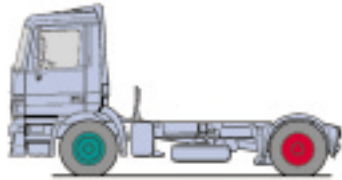

HIGHWAY

R227

M729